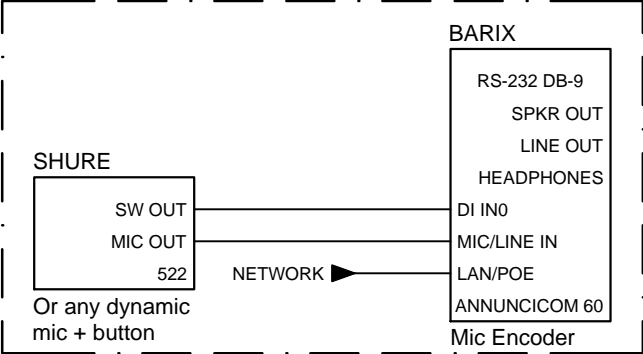

SchoolView

1 PER COMMON ZONE

COMMON ZONE AUDIO DECODER

1 PER REMOTE SOUND SYSTEM / REMOTE AUDIO BROADCAST

REMOTE SOUND SYSTEM INTERFACE

1 PER AUDIO ONLY CLASSROOM

CLASSROOM AUDIO DECODER 1-WAY

REQUIRED - 1 ONLY

Bell Player/Encoder

1 PER AUDIO ONLY CLASSROOM

CLASSROOM AUDIO DECODER 2-WAY

STANDALONE PAGING - 1 PER MIC

Remote Paging Microphone