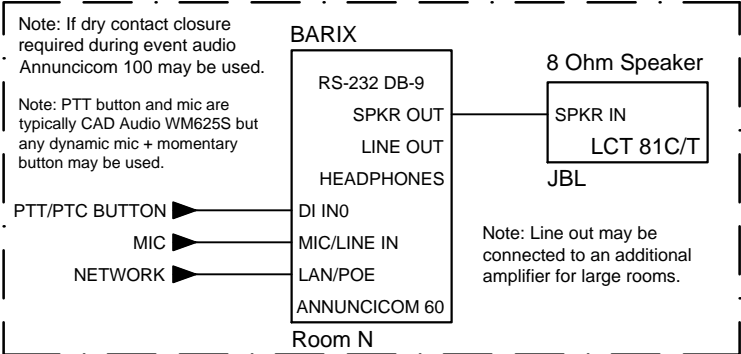

SchoolView

1 PER COMMON ZONE

COMMON ZONE AUDIO DECODER

1 PER REMOTE SOUND SYSTEM / REMOTE AUDIO BROADCAST

REMOTE SOUND SYSTEM INTERFACE

1 PER AUDIO ONLY CLASSROOM

CLASSROOM AUDIO DECODER 1-WAY

REQUIRED - 1 ONLY

Bell Player/Encoder

1 PER AUDIO ONLY CLASSROOM

CLASSROOM AUDIO DECODER 2-WAY

STANDALONE PAGING - 1 PER MIC

Remote Paging Microphone