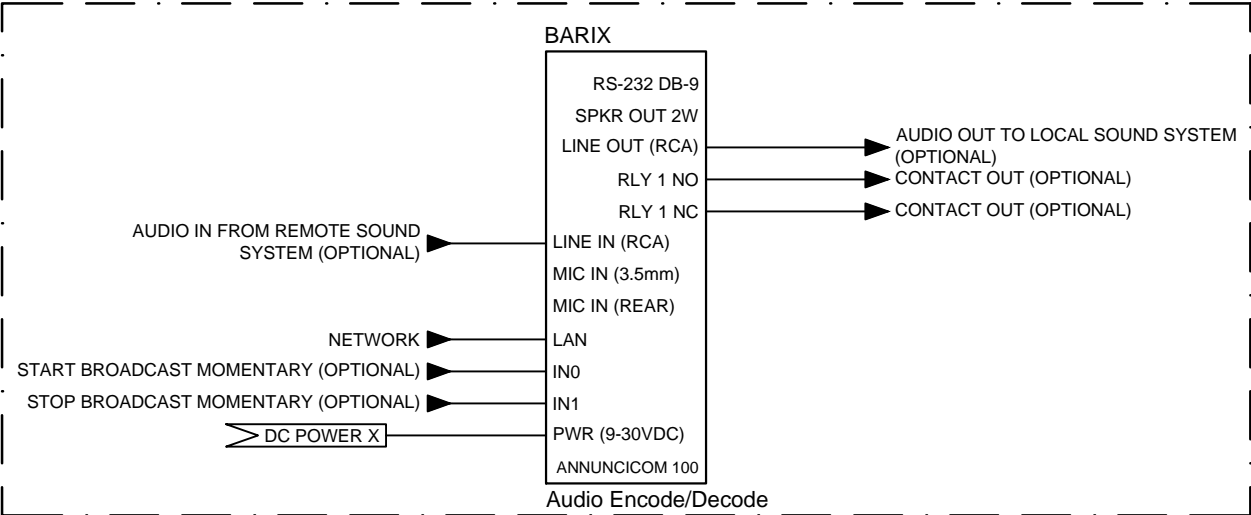

SchoolView

1 PER COMMON ZONE

COMMON ZONE AUDIO DECODER

1 PER REMOTE SOUND SYSTEM / REMOTE AUDIO BROADCAST

REMOTE SOUND SYSTEM INTERFACE

1 PER AUDIO ONLY CLASSROOM

CLASSROOM AUDIO DECODER 1-WAY

REQUIRED - 1 ONLY

Bell Player/Encoder

1 PER AUDIO ONLY CLASSROOM

CLASSROOM AUDIO DECODER 2-WAY

STANDALONE PAGING - 1 PER MIC

Remote Paging Microphone