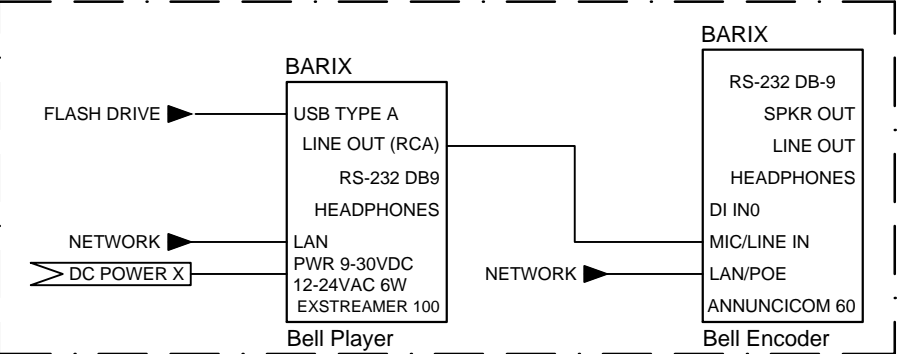

SchoolView

1 PER COMMON ZONE

COMMON ZONE AUDIO DECODER

1 PER REMOTE SOUND SYSTEM / REMOTE AUDIO BROADCAST

REMOTE SOUND SYSTEM INTERFACE

1 PER AUDIO ONLY CLASSROOM

CLASSROOM AUDIO DECODER 1-WAY

REQUIRED - 1 ONLY

Bell Player/Encoder

1 PER AUDIO ONLY CLASSROOM

CLASSROOM AUDIO DECODER 2-WAY

STANDALONE PAGING - 1 PER MIC

Remote Paging Microphone