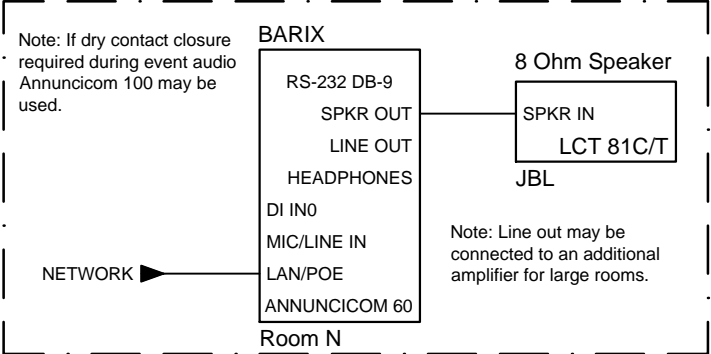

SchoolView

1 PER COMMON ZONE

COMMON ZONE AUDIO DECODER

1 PER REMOTE SOUND SYSTEM / REMOTE AUDIO BROADCAST

REMOTE SOUND SYSTEM INTERFACE

1 PER AUDIO ONLY CLASSROOM

CLASSROOM AUDIO DECODER 1-WAY

REQUIRED - 1 ONLY

Bell Player/Encoder

1 PER AUDIO ONLY CLASSROOM

CLASSROOM AUDIO DECODER 2-WAY

STANDALONE PAGING - 1 PER MIC

Remote Paging Microphone